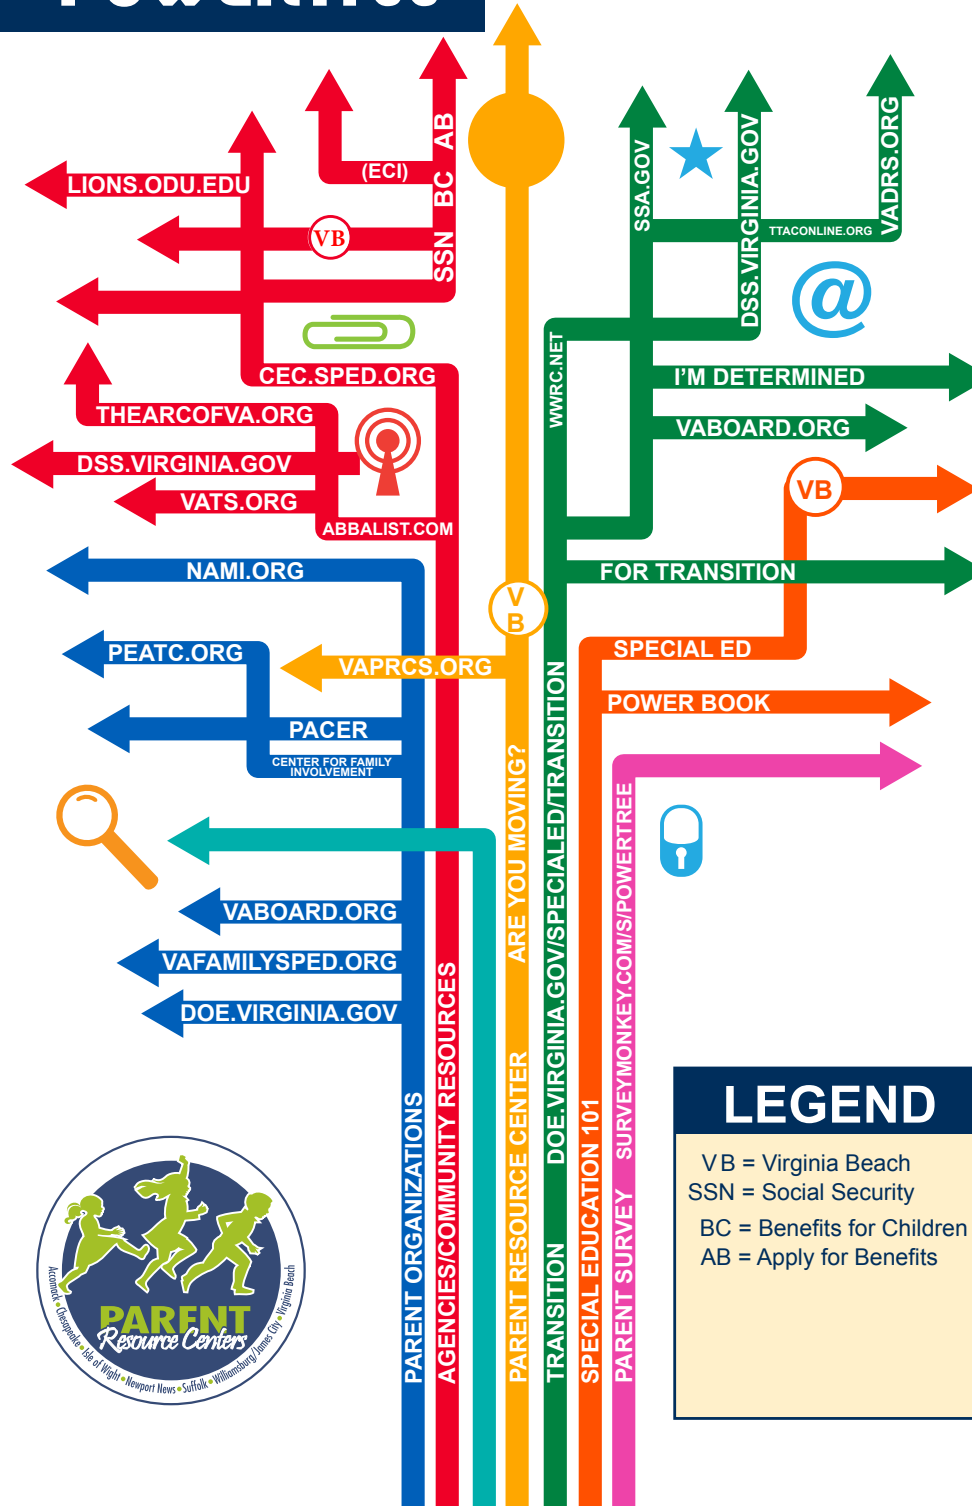

POWERTree

LEGEND

- VB = Virginia Beach
- SSN = Social Security
- BC = Benefits for Children
- AB = Apply for Benefits